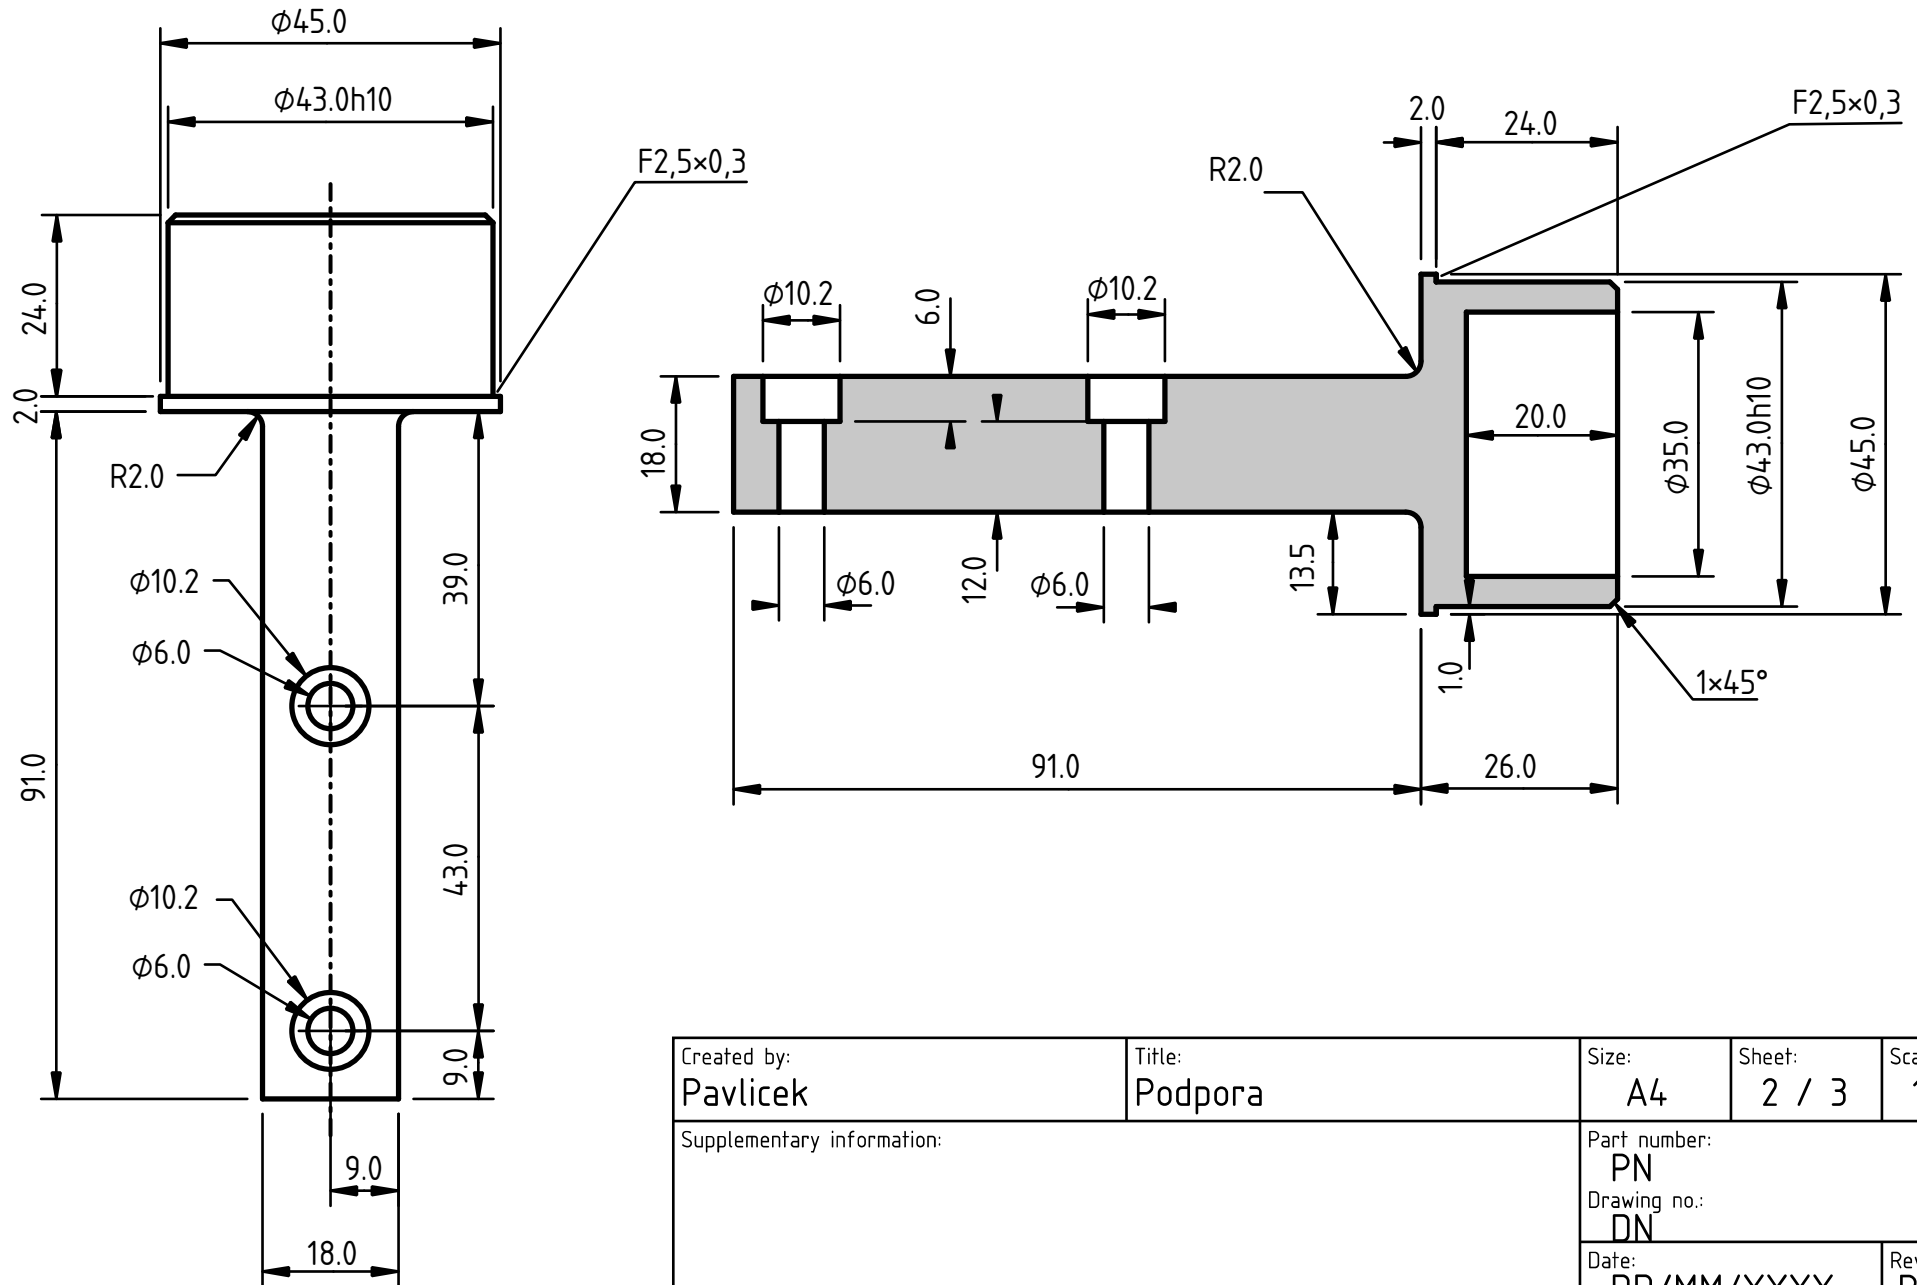

Celkovy pohled 1

Celkovy pohled 2

Created by: Pavlicek	Title: Podpora	Size: A4	Sheet: 1 / 3	Scale: 1 : 1
Supplementary information:		Part number: PN		
		Drawing no.: DN		
		Date: DD/MM/YYYY	Revision: REV A	

Created by: Pavlicek	Title: Podpora	Size: A4	Sheet: 2 / 3	Scale: 1 : 1
Supplementary information:		Part number: PN		
		Drawing no.: DN		
		Date: DD/MM/YYYY	Revision: REV A	

Detail upnuti 2 : 1

Zeshora

Zespodu

Created by: Pavlicek	Title: Podpora	Size: A4	Sheet: 3 / 3	Scale: 1 : 1
Supplementary information:		Part number: PN		
		Drawing no.: DN		
		Date: DD/MM/YYYY	Revision: REV A	