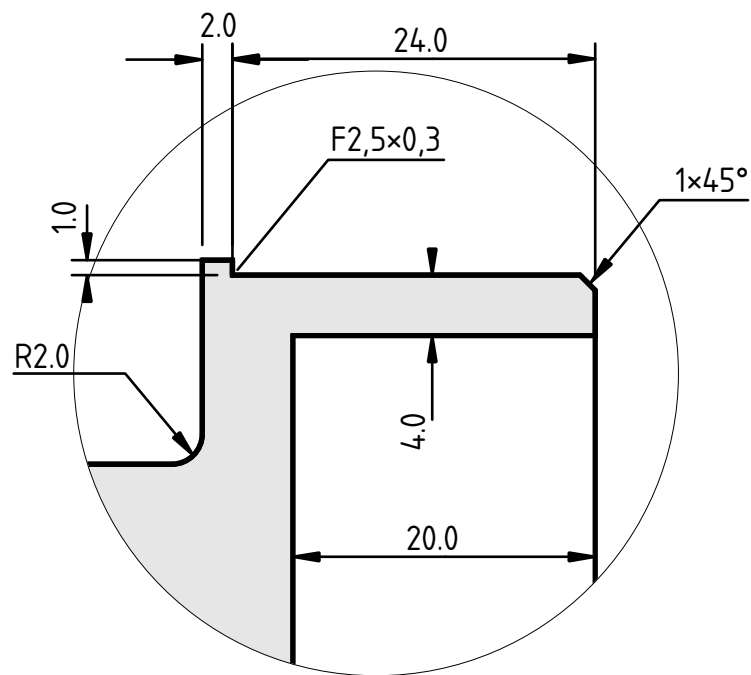

Celkovy pohled 1

Celkovy pohled 2

Created by: Pavlicek	Title: Podpora	Size: A4	Sheet: 1 / 3	Scale: 1 : 1
Supplementary information:		Part number: PN		
		Drawing no.: DN		
		Date: DD/MM/YYYY	Revision: REV A	

Created by: Pavlicek	Title: Podpora	Size: A4	Sheet: 2 / 3	Scale: 1 : 1
Supplementary information:		Part number: PN		
		Drawing no.: DN		
		Date: DD/MM/YYYY	Revision: REV A	

Detail upnuti 2 : 1

Zeshora

Zespodu

Created by: Pavlicek	Title: Podpora	Size: A4	Sheet: 3 / 3	Scale: 1 : 1
Supplementary information:		Part number: PN		
		Drawing no.: DN		
		Date: DD/MM/YYYY	Revision: REV A	