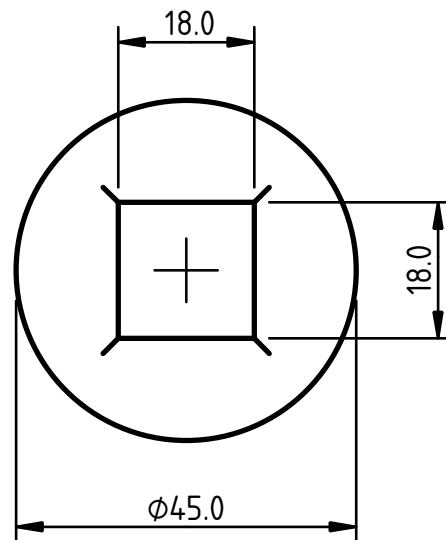

Celkovy pohled 1

Celkovy pohled 2

Created by: Pavlicek	Title: Podpora	Size: A4	Sheet: 1 / 3	Scale: 1 : 1
Supplementary information:		Part number: PN		
		Drawing no.: DN		
		Date: DD/MM/YYYY	Revision: REV A	

Created by: Pavlicek	Title: Podpora	Size: A4	Sheet: 2 / 3	Scale: 1 : 1
Supplementary information:		Part number: PN		
		Drawing no.: DN		
		Date: DD/MM/YYYY	Revision: REV A	

Detail upnuti 2 : 1

Zeshora

Zespodu

Created by: Pavlicek	Title: Podpora	Size: A4	Sheet: 3 / 3	Scale: 1 : 1
Supplementary information:		Part number: PN		
		Drawing no.: DN		
		Date: DD/MM/YYYY	Revision: REV A	