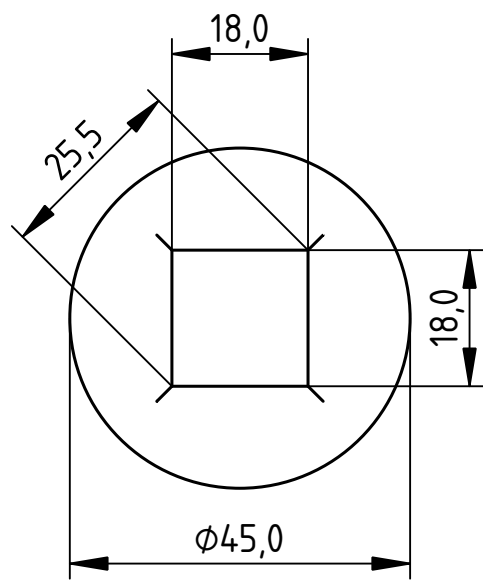

Celkový pohled 1

Celkový pohled 2

Created by: Pavlíček	Title: Podpěra	Size: A4	Sheet: 1 / 3	Scale: 1 : 1
Supplementary information:		Part number:		
		Drawing no.:		
		Date:	Revision:	

Pohled z boku

Detail upnutí 2 : 1

Zeshora

Zespodu

Created by: Pavlíček	Title: Podpěra	Size: A4	Sheet: 3 / 3	Scale: 1 : 1
Supplementary information:		Part number:		
		Drawing no.:		
		Date:	Revision:	