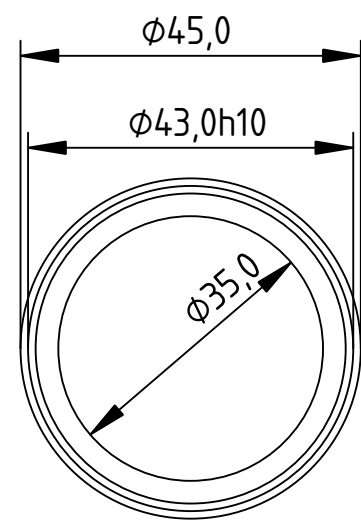

Celkový pohled 1

Celkový pohled 2

Created by: Pavlíček	Title: Podpěra	Size: A4	Sheet: 1 / 3	Scale: 1 : 1
Supplementary information:		Part number:		
		Drawing no.:		
		Date:	Revision:	

Pohled z boku

Detail upnutí 2 : 1

Zeshora

Zespodu

Created by: Pavlíček	Title: Podpěra	Size: A4	Sheet: 3 / 3	Scale: 1 : 1
Supplementary information:		Part number:		
		Drawing no.:		
		Date:	Revision:	