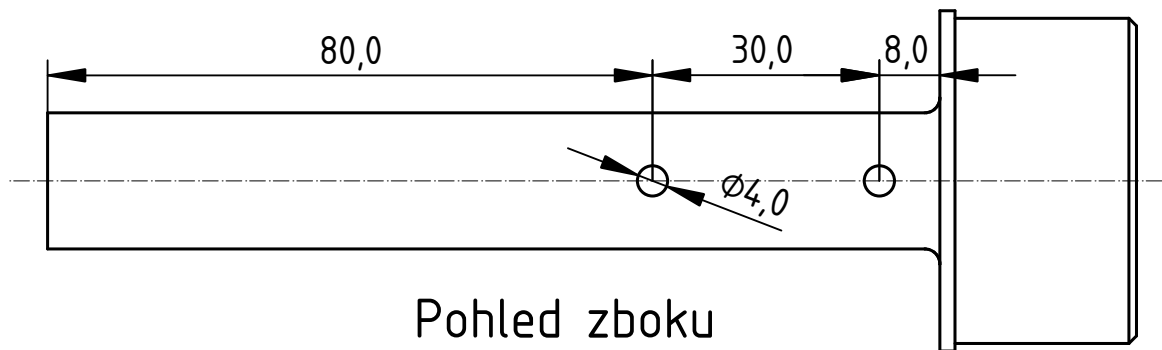

Celkový pohled 1

Celkový pohled 2

Created by: Pavlíček	Title: Podpěra	Size: A4	Sheet: 1 / 3	Scale: 1 : 1
Supplementary information:		Part number:		
		Drawing no.:		
		Date:	Revision:	

Pohled z boku

Detail upnutí 2 : 1

Zeshora

Zespodu

Created by: Pavlíček	Title: Podpěra	Size: A4	Sheet: 3 / 3	Scale: 1 : 1
Supplementary information:		Part number:		
		Drawing no.:		
		Date:	Revision:	