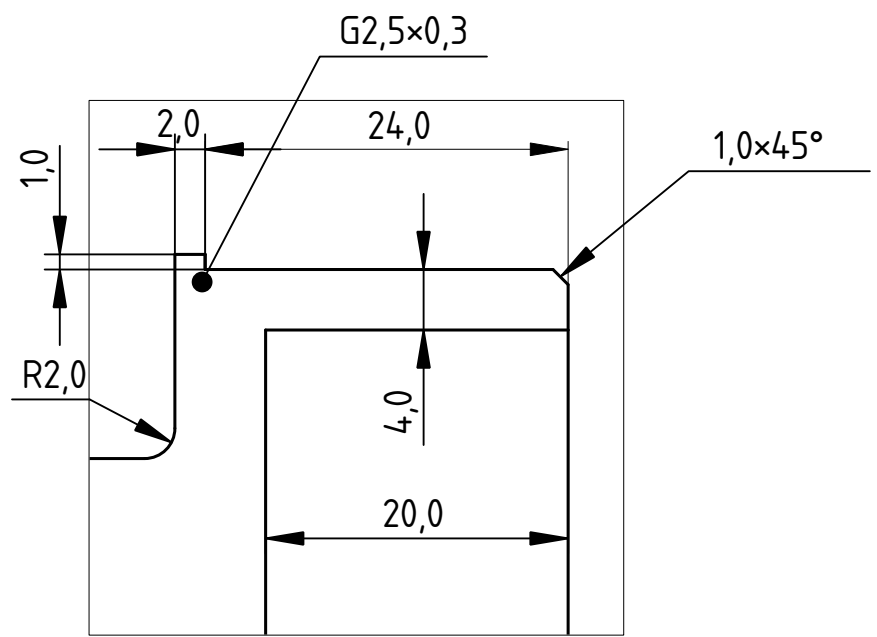

Celkový pohled 1

Celkový pohled 2

Created by: Pavlíček	Title: Podpěra	Size: A4	Sheet: 1 / 3	Scale: 1 : 1
Supplementary information:		Part number:		
		Drawing no.:		
		Date:	Revision:	

Pohled z boku

Detail upnutí 2 : 1

Zeshora

Zespodu

Created by: Pavlíček	Title: Podpěra	Size: A4	Sheet: 3 / 3	Scale: 1 : 1
Supplementary information:		Part number:		
		Drawing no.:		
		Date:	Revision:	