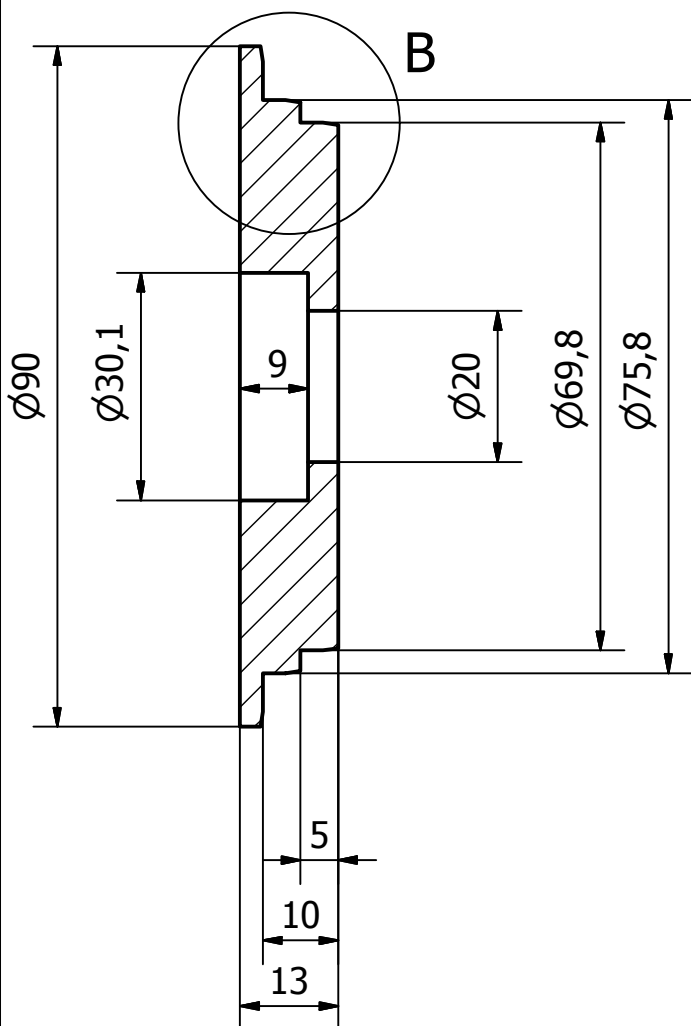

2 kusy
mat: murdopol

B (2 : 1)

A-A (1 : 1)

Designed by martin	Checked by	Approved by	Date	Date 25.11.2011
			Edition	
			Sheet	
nilonove_ulozenie_loziska_vo_valci			G / 1	