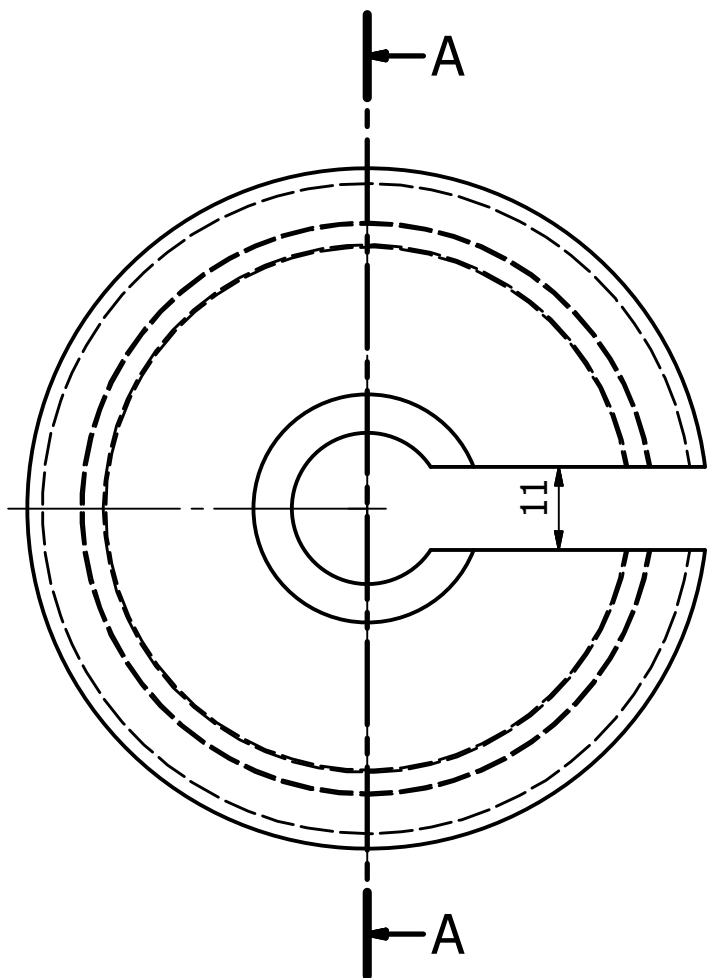

2 kusy
mat: murdopol

B (2 : 1)

A-A (1 : 1)

Designed by martin	Checked by	Approved by	Date	Date 25.11.2011
			Edition	
			Sheet	
nilonove_ulozenie_loziska_vo_valci			G / 1	