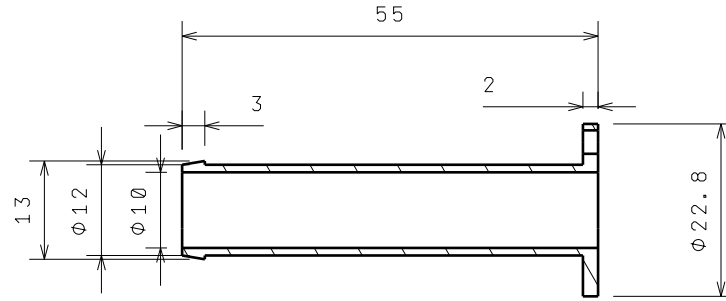

Front view
Scale: 1:1

Section view A-A
Scale: 1:1

DESIGNED BY: BOBO		rex90 voda natrubek		I	-
DATE: 30.5.2016				H	-
CHECKED BY: XXX		rotexelectric		G	-
DATE: XXX				F	-
SIZE A4		rotexelectric		E	-
SCALE 1:1	WEIGHT (kg) XXX			D	-
DRAWING NUMBER XXX		SHEET 1/1		C	-
				B	-
				A	-