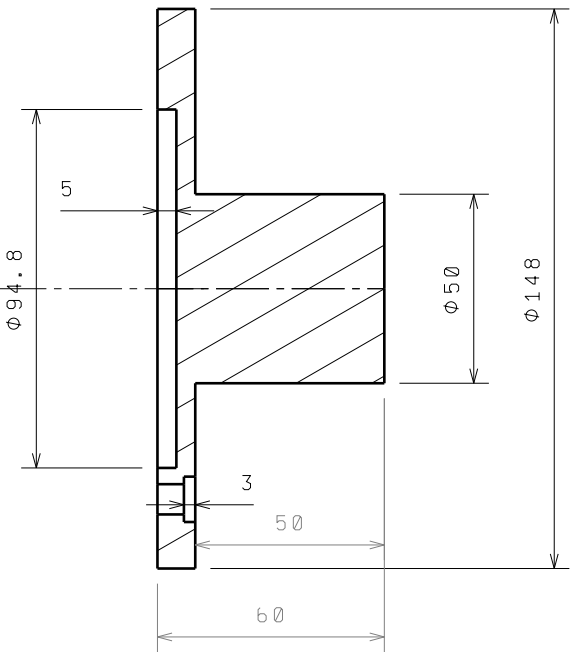

Front view  
Scale: 1:2

Section view A-A  
Scale: 1:2

DESIGNED BY: BOBO		RET plech staceci pripraviek		I	-
DATE: 21.12.2016				H	-
CHECKED BY: XXX		ROTEX ELECTRIC		G	-
DATE: XXX				F	-
SIZE A4		DRAWING NUMBER XXX		E	-
SCALE 1:1	WEIGHT (kg) XXX			D	-
			C	-	
			B	-	
			A	-	