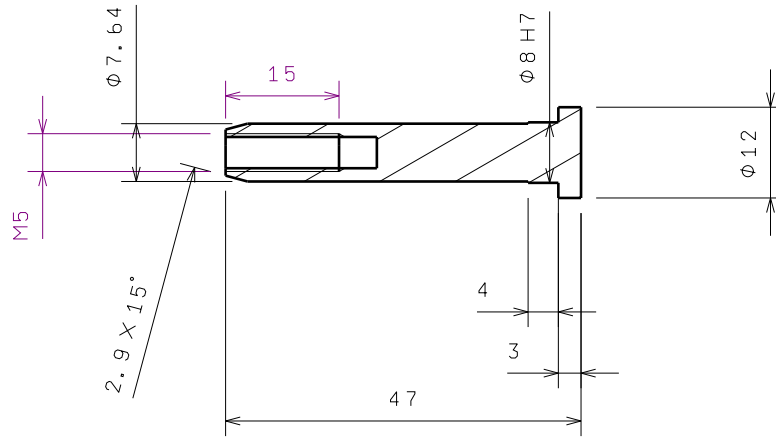

Front view
Scale: 1:1

Section view A-A
Scale: 1:1

DESIGNED BY: BOBO		RET plech staceci pripravek cep		I	-
DATE: 21.12.2016				H	-
CHECKED BY: XXX		ROTEX ELECTRIC		G	-
DATE: XXX				F	-
SIZE A4		DRAWING NUMBER XXX		E	-
SCALE 1:1	WEIGHT (kg) XXX			D	-
			C	-	
			B	-	
			A	-	
SHEET 1/1					