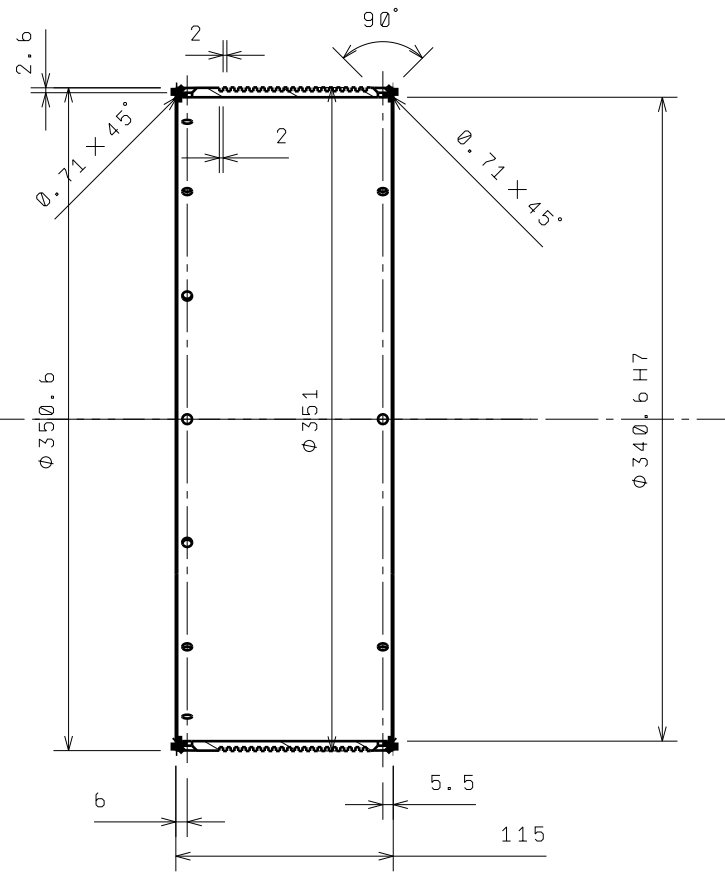

Front view
Scale: 1:4

Section view A-A
Scale: 1:4

DESIGNED BY: BOBO		RES 120 plast	I	-
DATE: 22.12.2016			H	-
CHECKED BY: XXX		ROTEX ELECTRIC	G	-
DATE: XXX			F	-
SIZE A4		E	-	
SCALE 1:1	WEIGHT (kg) XXX	D	-	
DRAWING NUMBER XXX		C	-	
		B	-	
		A	-	
		SHEET 1/1		