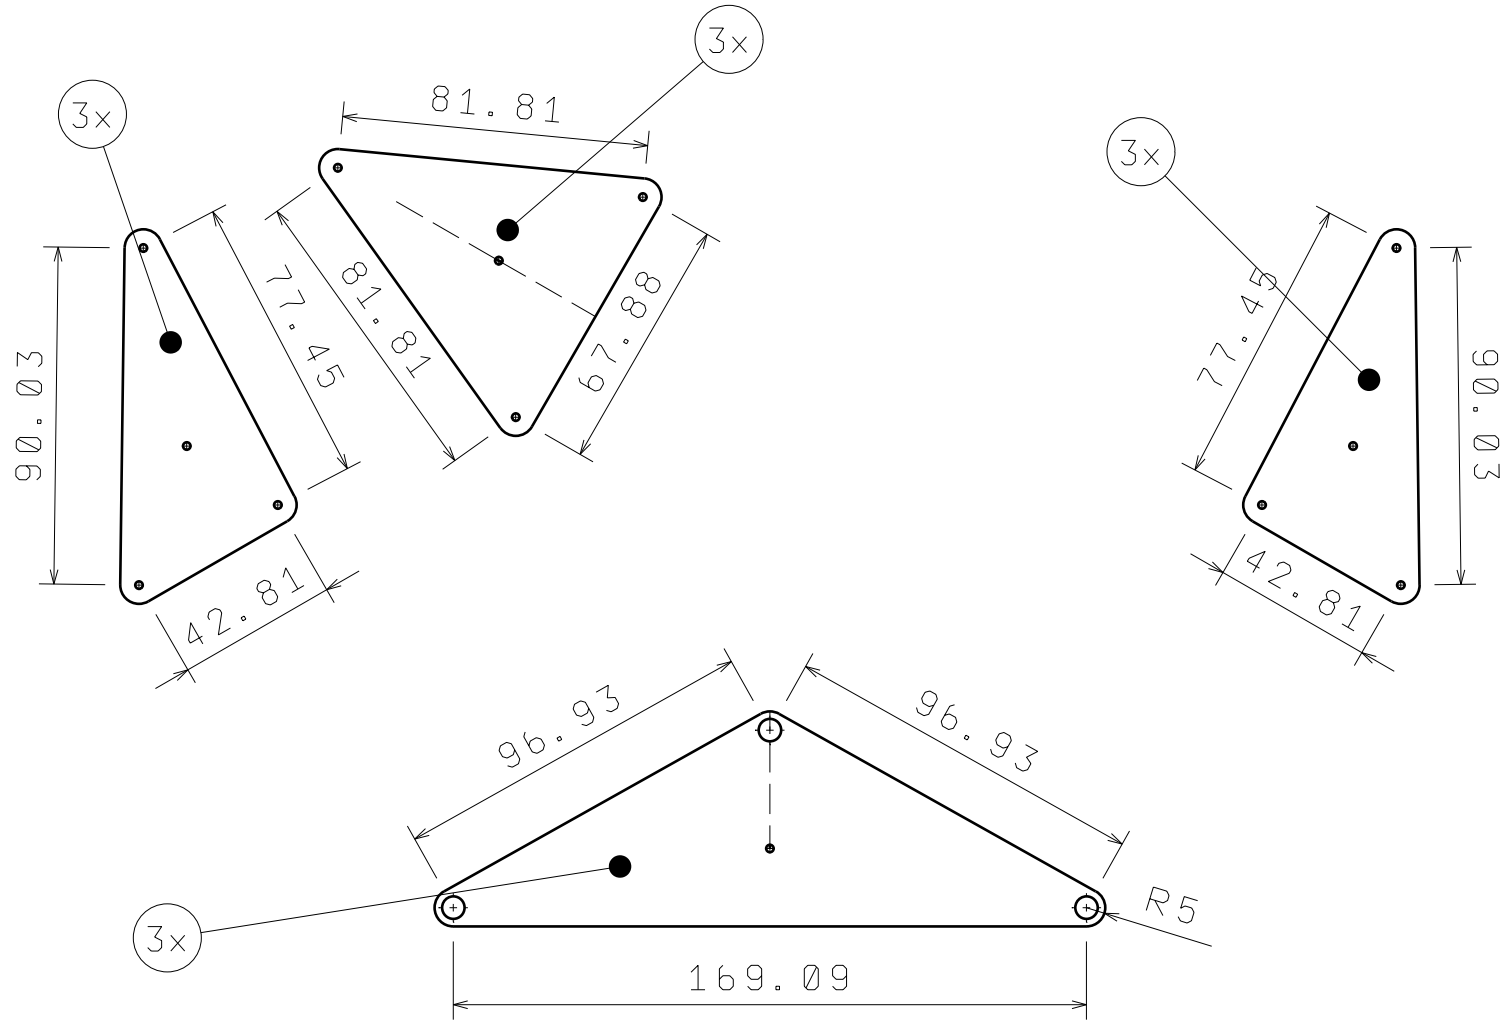

Tloušťka 4mm

Front view
Scale: 1:2